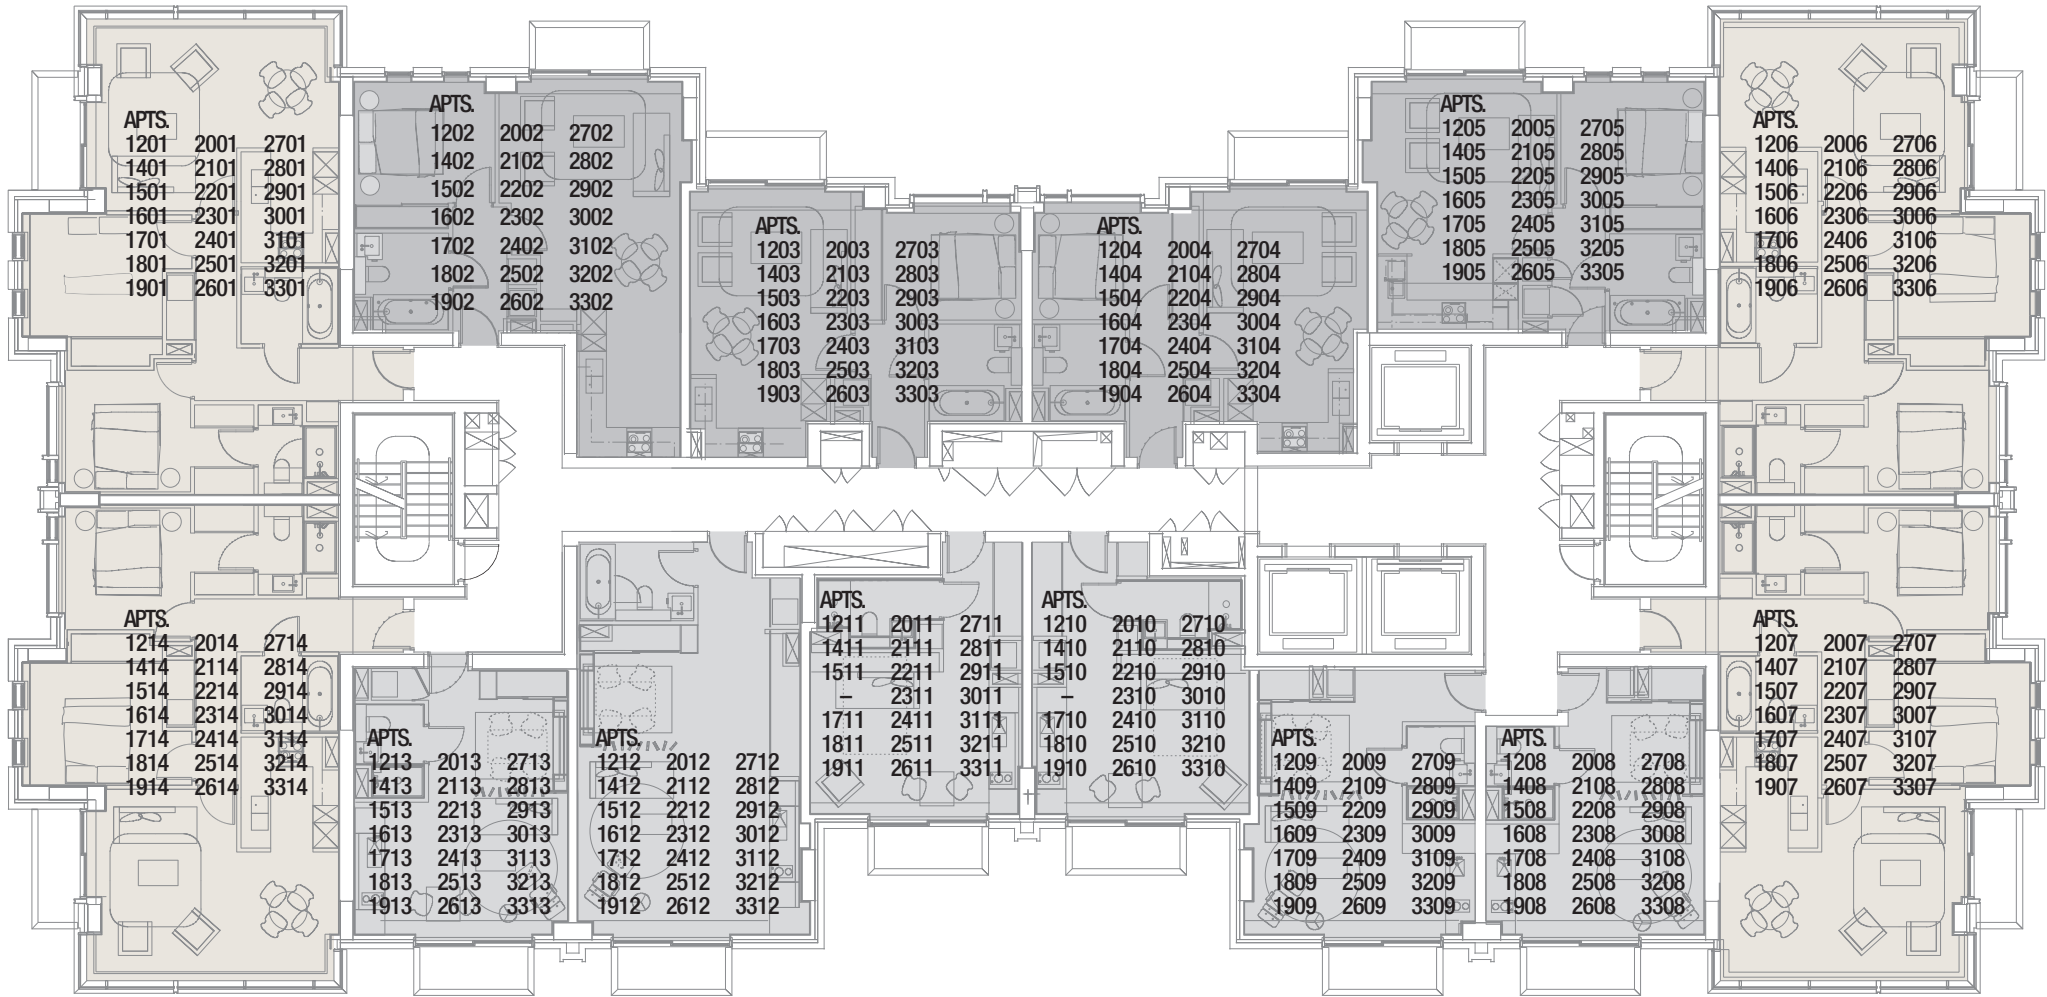

Pan Peninsula East Tower Levels 3 to 17

Pan Peninsula East Tower Levels 18 to 37

Pan Peninsula East Tower Levels 38 to 43

Duplex apartments

Upper Level

Lower Level

Pan Peninsula West Tower Level 4

Pan Peninsula West Tower Level 5

Pan Peninsula West Tower Levels 6, 7, 8 and 9

Pan Peninsula West Tower Levels 10 and 11

Pan Peninsula West Tower Levels 12 to 33

Pan Peninsula West Tower Level 33

Pan Peninsula West Tower Level 34

Pan Peninsula West Tower Level 35

Pan Peninsula West Tower Level 36

Pan Peninsula West Tower Level 37

Pan Peninsula West Tower Level 38

Pan Peninsula West Tower Level 39

Pan Peninsula West Tower Level 40